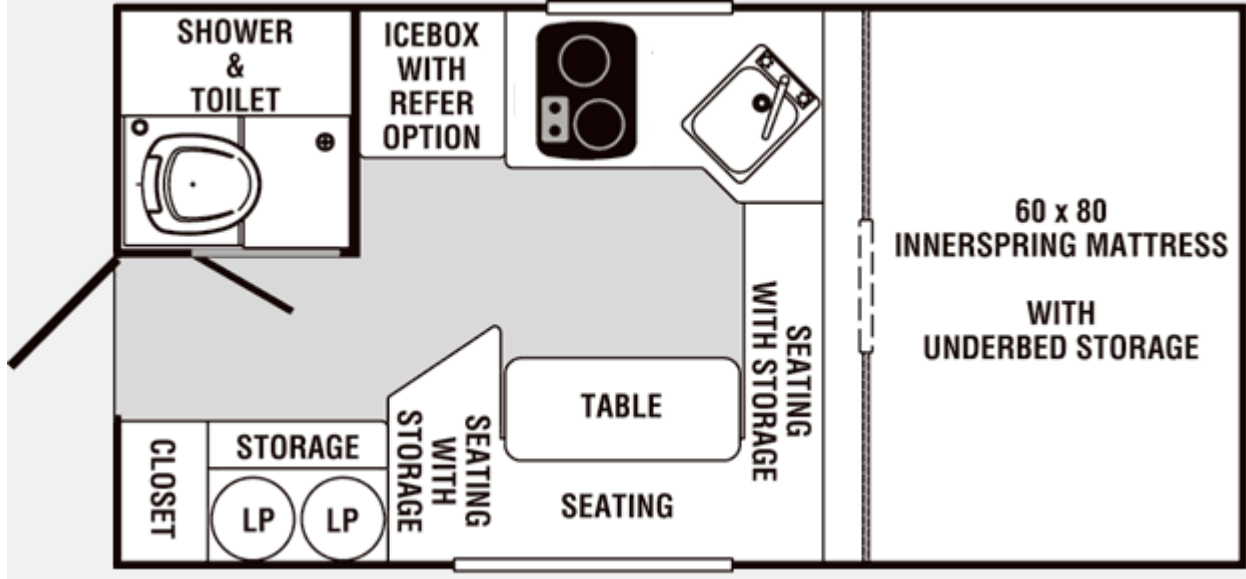

PALOMINO

Bronco

Model B1500LB

Unloaded Vehicle Weight	1,678 lb. (761 kg)
Exterior Length	14 ft. 4 in. (4.4 m)
Exterior Height	5 ft. 5 in. (1.7 m)
Exterior Width	86 in. (2.2 m)
Floor Length	9 ft. 6 in. (2.9 m)
Wheel Well Width	48 in. (1.2 m)
Center of Gravity	49 in. (1.2 m)
Fresh Water Capacity	22 gal. (83 L)
Gray Water Capacity	N/A (N/A)
Black Water Capacity	7 gal. (26 L)
LP Capacity	40 lb. (18 kg)

Floor plans and specifications are based on the latest product information. Forest River, Inc. reserves the right to make changes in drawings and specifications at any time without notice and assumes no responsibility for any errors in the site. The model number does not necessarily reflect the overall length of a particular unit.